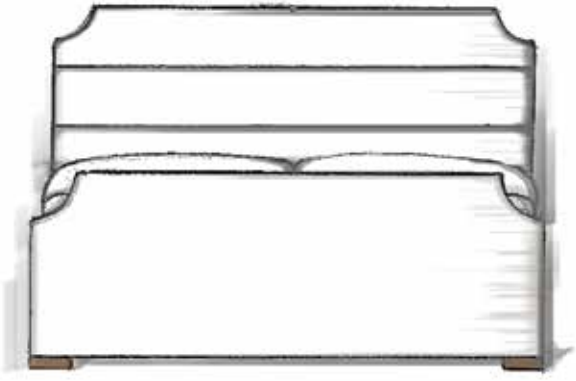

The **Jessica Bed** makes a bold statement with headboard panel options and upholstered footboard and rails designed to accept a box spring and mattress. Accented with beautiful solid walnut, available in your choice of finish.

# JESSICA BED

**1 SELECT JESSICA BED SIZE**

855-13 Jessica Queen Upholstered Bed   
 66"W 102"D 54"H

855-23 Jessica King Upholstered Bed   
 82"W 102"D 54"H

855-24 Jessica California King Upholstered Bed   
 78"W 106"D 54"H

**2 SELECT UPHOLSTERY STYLE**

Plain (P), Channel (C), or Horizontal (H)

Plain (P)

Channeled (C)

Horizontal (H)

3

**SELECT FINISH**

The Jessica Bed is created in selected hardwoods and is available in any Hickory White finish. Selected finish -P3 Smoked Walnut.

**ORDERING EXAMPLE:**

855-23-C-53 Jessica King Bed, Channeled, -53 Sable finish

855-23-C-53 Jessica King Upholstered Bed

82"W 102"D 54"H  
Shown in -53 Sable finish