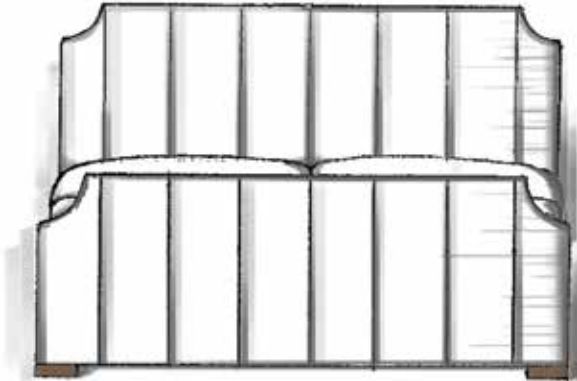

The **Jessica Bed** makes a bold statement with headboard panel options and upholstered footboard and rails designed to accept a box spring and mattress. Accented with beautiful solid walnut, available in your choice of finish.

# JESSICA BED

**1 SELECT JESSICA BED SIZE**

855-13 Jessica Queen Upholstered Bed   
 66"W 102"D 54"H

855-23 Jessica King Upholstered Bed   
 82"W 102"D 54"H

855-24 Jessica California King Upholstered Bed   
 78"W 106"D 54"H

**2 SELECT UPHOLSTERY STYLE**

Plain (P), Channel (C), or Horizontal (H)

Plain (P)

Channeled (C)

Horizontal (H)

3

**SELECT FINISH**

The Jessica Bed is created in selected hardwoods and is available in any Hickory White finish. Selected finish -P3 Smoked Walnut.

**ORDERING EXAMPLE:**

855-23-C-53 Jessica King Bed, Channeled, -53 Sable finish

855-23-C-53 Jessica King Upholstered Bed

82"W 102"D 54"H  
Shown in -53 Sable finish