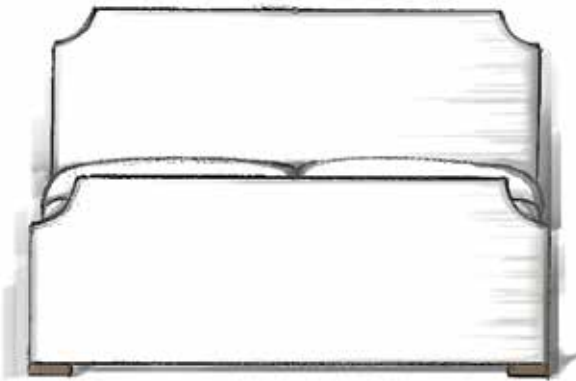

The **Jessica Bed** makes a bold statement with headboard panel options and upholstered footboard and rails designed to accept a box spring and mattress. Accented with beautiful solid walnut, available in your choice of finish.

# JESSICA BED

**1 SELECT JESSICA BED SIZE**

855-13 Jessica Queen Upholstered Bed   
 66"W 102"D 54"H

855-23 Jessica King Upholstered Bed   
 82"W 102"D 54"H

855-24 Jessica California King Upholstered Bed   
 78"W 106"D 54"H

**2 SELECT UPHOLSTERY STYLE**

Plain (P), Channel (C), or Horizontal (H)

Plain (P)

Channeled (C)

Horizontal (H)

3

**SELECT FINISH**

The Jessica Bed is created in selected hardwoods and is available in any Hickory White finish. Selected finish -P3 Smoked Walnut.

**ORDERING EXAMPLE:**

855-23-C-53 Jessica King Bed, Channeled, -53 Sable finish

855-23-C-53 Jessica King Upholstered Bed

82"W 102"D 54"H  
Shown in -53 Sable finish