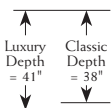

Classic Depth Dimensions: Overall Depth: 38 in. Overall Height: 36 in. Inside Depth: 21 in. Arm Height: 25 in. Seat Height: 19 in.
Luxury Depth Dimensions: Overall Depth: 41 in. Overall Height: 38 in. Inside Depth: 24 in. Arm Height: 25 in. Seat Height: 19 in.
 Width will vary on some items depending on arm choice.

-01 Chair
34-44"w

-03 Loveseat
61"w

-04 Mid Sofa
74"w

-05 Sofa
86"w

-06 Sleeper Sofa
81-89"w

-09 Two Cushion Sofa
86"w

-10 Bench Seat Sofa
86"w

-11 Grand Sofa
100"w

-13 LAF Loveseat
55-56"w

-14 RAF Loveseat
55-56"w

-15 Curved Corner
72/77"w 41/44"D

-16 Armless Chair
25"w

-17 Corner Chair
38"w (Classic)
41"w (Luxury)

-18 Armless Loveseat
50"w

-20 Ottoman
30"w 24"D 18"H

-31 LAF Sofa
76-82"w

-32 RAF Sofa
76-82"w

-33 LAF Arm/Corner
88-94"w

-34 RAF Arm/Corner
88-94"w

-25 LAF Chaise
32"w 61-64"D

-26 RAF Chaise
32"w 61-64"D

6

SELECT YOUR BASE

Choose any Hickory White Custom finish for -M, -T or -W base. Sleeper Sofas not available with -M or -T leg.