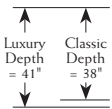

Classic Depth Dimensions: Overall Depth: 38 in. Overall Height: 36 in. Inside Depth: 21 in. Arm Height: 25 in. Seat Height: 19 in.
Luxury Depth Dimensions: Overall Depth: 41 in. Overall Height: 38 in. Inside Depth: 24 in. Arm Height: 25 in. Seat Height: 19 in.
 Width will vary on some items depending on arm choice.

-01 Chair
34-44"w

-03 Loveseat
61"w

-04 Mid Sofa
74"w

-05 Sofa
86"w

-06 Sleeper Sofa
81-89"w

-09 Two Cushion Sofa
86"w

-10 Bench Seat Sofa
86"w

-11 Grand Sofa
100"w

-13 LAF Loveseat
55-56"w

-14 RAF Loveseat
55-56"w

-15 Curved Corner
72/77"w 41/44"D

-16 Armless Chair
25"w

-17 Corner Chair
38"w (Classic)
41"w (Luxury)

-18 Armless Loveseat
50"w

-20 Ottoman
30"w 24"D 18"H

-31 LAF Sofa
76-82"w