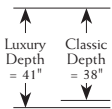

Classic Depth Dimensions: Overall Depth: 38 in. Overall Height: 36 in. Inside Depth: 21 in. Arm Height: 25 in. Seat Height: 19 in.
Luxury Depth Dimensions: Overall Depth: 41 in. Overall Height: 38 in. Inside Depth: 24 in. Arm Height: 25 in. Seat Height: 19 in.
 Width will vary on some items depending on arm choice.

-01 Chair
34-44"w

-03 Loveseat
61"w

-04 Mid Sofa
74"w

-05 Sofa
86"w

-06 Sleeper Sofa
81-89"w

-09 Two Cushion Sofa
86"w

-10 Bench Seat Sofa
86"w

-11 Grand Sofa
100"w

-13 LAF Loveseat
55-56"w

-14 RAF Loveseat
55-56"w

-15 Curved Corner
72/77"w 41/44"D

-16 Armless Chair
25"w

-17 Corner Chair
38"w (Classic)
41"w (Luxury)

-18 Armless Loveseat
50"w

-20 Ottoman
30"w 24"D 18"H

-31 LAF Sofa
76-82"w