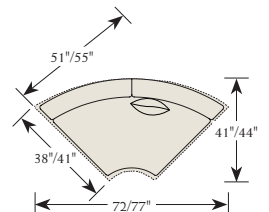

Classic Depth Dimensions: Overall Depth: 38 in. Overall Height: 36 in. Inside Depth: 21 in. Arm Height: 25 in. Seat Height: 19 in.
Luxury Depth Dimensions: Overall Depth: 41 in. Overall Height: 38 in. Inside Depth: 24 in. Arm Height: 25 in. Seat Height: 19 in.
 Width will vary on some items depending on arm choice.

-01 Chair
34-44"w

-03 Loveseat
61"w

-04 Mid Sofa
74"w

-05 Sofa
86"w

-06 Sleeper Sofa
81-89"w

-09 Two Cushion Sofa
86"w

-10 Bench Seat Sofa
86"w

-11 Grand Sofa
100"w

-13 LAF Loveseat
55-56"w

-14 RAF Loveseat
55-56"w

-15 Curved Corner
72/77"w 41/44"D

-16 Armless Chair
25"w

-17 Corner Chair
38"w (Classic)
41"w (Luxury)

-18 Armless Loveseat
50"w

-20 Ottoman
30"w 24"D 18"H

-31 LAF Sofa
76-82"w