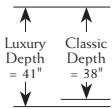

-33 SURREY
Knee & Wing Arm to the Front

-34 BLAIR
Wide Track to the Front

3

SELECT YOUR BACK STYLE

-L Loose Boxed Back

-K Loose Knife Edge Back

-B Semi-Attached Boxed Back

-S Semi-Attached Knife Edge Back

-P Loose Knife Edge Bed Pillow

-D Loose Knife Edge Dual Bed Pillow
(Only available in Luxury Depth)

4

SELECT WELTED OR WELTLESS

-W Welted

-X Weltless

5

SELECT YOUR CONFIGURATION

Classic Depth Dimensions: Overall Depth: 38 in. Overall Height: 36 in. Inside Depth: 21 in. Arm Height: 25 in. Seat Height: 19 in.
Luxury Depth Dimensions: Overall Depth: 41 in. Overall Height: 38 in. Inside Depth: 24 in. Arm Height: 25 in. Seat Height: 19 in.
 Width will vary on some items depending on arm choice.