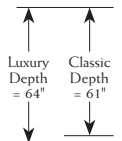

Classic Depth Dimensions: Overall Depth: 38 in. Overall Height: 36 in. Inside Depth: 21 in. Arm Height: 25 in. Seat Height: 19 in.
Luxury Depth Dimensions: Overall Depth: 41 in. Overall Height: 38 in. Inside Depth: 24 in. Arm Height: 25 in. Seat Height: 19 in.
 Width will vary on some items depending on arm choice.

-13 LAF Loveseat
55-56"w

-14 RAF Loveseat
55-56"w

-15 Curved Corner
72/77"w 41/44"D

-16 Armless Chair
25"w

-17 Corner Chair
38"w (Classic)
41"w (Luxury)

-18 Armless Loveseat
50"w

-20 Ottoman
30"w 24"D 18"H

-31 LAF Sofa
76-82"w

-32 RAF Sofa
76-82"w

-33 LAF Arm/Corner
88-94"w

-34 RAF Arm/Corner
88-94"w

-25 LAF Chaise
32"w 61-64"D

-26 RAF Chaise
32"w 61-64"D

6

SELECT YOUR BASE

Choose any Hickory White Custom finish for -M, -T or -W base. Sleeper Sofas not available with -M or -T leg.

**-D Dressmaker Skirt****-M Metropolitan Leg 5"H****-R Slip Rail 5"H *****-S Kick Pleat Skirt 9¼"H****-T Turned Leg 5"H****-W Wedge Leg 2"H****-Z Wide Pad 9"W 2"H**

* Slip Rail (R) base is only available on square corners. Not available on Wedge.