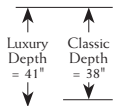

NEW -33 SURREY
Knee & Wing Arm to the Front

NEW -34 BLAIR
Wide Track to the Front

3 SELECT YOUR BACK STYLE

-L Loose Boxed Back

-K Loose Knife Edge Back

-B Semi-Attached Boxed Back

-S Semi-Attached Knife Edge Back

NEW -P Loose Knife Edge Bed Pillow

NEW -D Loose Knife Edge Dual Bed Pillow

4 SELECT WELTED OR WELTLESS

-W Welted

-X Weltless

5 SELECT YOUR CONFIGURATION

Classic Depth Dimensions: Overall Depth: 38 in. Overall Height: 36 in. Inside Depth: 21 in. Arm Height: 25 in. Seat Height: 19 in.
Luxury Depth Dimensions: Overall Depth: 41 in. Overall Height: 38 in. Inside Depth: 24 in. Arm Height: 25 in. Seat Height: 19 in.
 Width will vary on some items depending on arm choice.

-01 Chair
34-44"W

-03 Loveseat
61"W

-05 Sofa
86"W

-06 Sleeper Sofa
81-89"W

-09 Two Cushion Sofa
86"W

-10 Bench Seat Sofa
86"W

-11 Grand Sofa
100"W

-13 LAF Loveseat
55-56"W

-14 RAF Loveseat
55-56"W

-15 Curved Corner
72/77"W 41/44"D

-16 Armless Chair
25"W

-17 Corner Chair
38"W (Classic)
41"W (Luxury)

-18 Armless Loveseat
50"W

-20 Ottoman
30"W 24"D 18"H

-31 LAF Sofa
76-82"W

-32 RAF Sofa
76-82"W