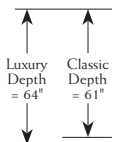

NEW -P Loose Knife Edge Bed Pillow

NEW -D Loose Knife Edge Dual Bed Pillow

4 SELECT WELTED OR WELTLESS

-W Welted

-X Weltless

5 SELECT YOUR CONFIGURATION

Classic Depth Dimensions: Overall Depth: 38 in. Overall Height: 36 in. Inside Depth: 21 in. Arm Height: 25 in. Seat Height: 19 in.
Luxury Depth Dimensions: Overall Depth: 41 in. Overall Height: 38 in. Inside Depth: 24 in. Arm Height: 25 in. Seat Height: 19 in.
 Width will vary on some items depending on arm choice.

-14 RAF Loveseat
55-56"W

-15 Curved Corner
72/77"W 41/44"D

-16 Armless Chair
25"W

-17 Corner Chair
38"W (Classic)
41"W (Luxury)

-18 Armless Loveseat
50"W

-20 Ottoman
30"W 24"D 18"H

-31 LAF Sofa
76-82"W

-32 RAF Sofa
76-82"W

-33 LAF Arm/Corner
88-94"W

-34 RAF Arm/Corner
88-94"W

-25 LAF Chaise
32"W 61-64"D

-26 RAF Chaise
32"W 61-64"D

6

SELECT YOUR BASE

Choose any Hickory White Custom finish for -M, -T or -W base. Sleeper Sofas not available with -M or -T leg.

-D Dressmaker Skirt

-M Metropolitan Leg 5"H

**NEW** -R Slip Rail 5"H *

-S Kick Pleat Skirt 9¼"H

-T Turned Leg 5"H

-W Wedge Leg 2"H

**NEW** -Z Wide Pad 9"W 2"H

* Slip Rail (R) base is only available on square corners. Not available on Wedge.