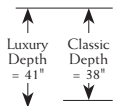

NEW -P Loose Knife Edge Bed Pillow

NEW -D Loose Knife Edge Dual Bed Pillow

4 SELECT WELTED OR WELTLESS

-W Welted

-X Weltless

5 SELECT YOUR CONFIGURATION

Classic Depth Dimensions: Overall Depth: 38 in. Overall Height: 36 in. Inside Depth: 21 in. Arm Height: 25 in. Seat Height: 19 in.
Luxury Depth Dimensions: Overall Depth: 41 in. Overall Height: 38 in. Inside Depth: 24 in. Arm Height: 25 in. Seat Height: 19 in.
 Width will vary on some items depending on arm choice.

-01 Chair
34-44"W

-03 Loveseat
61"W

-05 Sofa
86"W

-06 Sleeper Sofa
81-89"W

-09 Two Cushion Sofa
86"W

-10 Bench Seat Sofa
86"W

-11 Grand Sofa
100"W

-13 LAF Loveseat
55-56"W

-14 RAF Loveseat
55-56"W

-15 Curved Corner
72/77"W 41/44"D

-16 Armless Chair
25"W

-17 Corner Chair
38"W (Classic)
41"W (Luxury)

-18 Armless Loveseat
50"W

-20 Ottoman
30"W 24"D 18"H

-31 LAF Sofa
76-82"W

-32 RAF Sofa
76-82"W