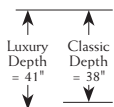

NEW -P Loose Knife Edge Bed Pillow

NEW -D Loose Knife Edge Dual Bed Pillow

4 SELECT WELTED OR WELTLESS

-W Welted

-X Weltless

5 SELECT YOUR CONFIGURATION

Classic Depth Dimensions: Overall Depth: 38 in. Overall Height: 36 in. Inside Depth: 21 in. Arm Height: 25 in. Seat Height: 19 in.
Luxury Depth Dimensions: Overall Depth: 41 in. Overall Height: 38 in. Inside Depth: 24 in. Arm Height: 25 in. Seat Height: 19 in.
 Width will vary on some items depending on arm choice.

-01 Chair
34-44"W

-03 Loveseat
61"W

-05 Sofa
86"W

-06 Sleeper Sofa
81-89"W

-09 Two Cushion Sofa
86"W

-10 Bench Seat Sofa
86"W

-11 Grand Sofa
100"W

-13 LAF Loveseat
55-56"W

-14 RAF Loveseat
55-56"W

-15 Curved Corner
72/77"W 41/44"D

-16 Armless Chair
25"W

-17 Corner Chair
38"W (Classic)
41"W (Luxury)

-18 Armless Loveseat
50"W

-20 Ottoman
30"W 24"D 18"H

-31 LAF Sofa
76-82"W

-32 RAF Sofa
76-82"W

-33 LAF Arm/Corner
88-94"W

-34 RAF Arm/Corner
88-94"W

-25 LAF Chaise
32"W 61-64"D

-26 RAF Chaise
32"W 61-64"D

6

SELECT YOUR BASE

Choose any Hickory White Custom finish for -M, -T or -W base. Sleeper Sofas not available with -M or -T leg.