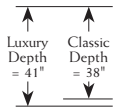

NEW -P Loose Knife Edge Bed Pillow

NEW -D Loose Knife Edge Dual Bed Pillow

4 SELECT WELTED OR WELTLESS

-W Welted

-X Weltless

5 SELECT YOUR CONFIGURATION

Classic Depth Dimensions: Overall Depth: 38 in. Overall Height: 36 in. Inside Depth: 21 in. Arm Height: 25 in. Seat Height: 19 in.
Luxury Depth Dimensions: Overall Depth: 41 in. Overall Height: 38 in. Inside Depth: 24 in. Arm Height: 25 in. Seat Height: 19 in.
 Width will vary on some items depending on arm choice.

-01 Chair
34-44"W

-03 Loveseat
61"W

-05 Sofa
86"W

-06 Sleeper Sofa
81-89"W

-09 Two Cushion Sofa
86"W

-10 Bench Seat Sofa
86"W

-11 Grand Sofa
100"W

-13 LAF Loveseat
55-56"W

-14 RAF Loveseat
55-56"W

-15 Curved Corner
72/77"W 41/44"D

-16 Armless Chair
25"W

-17 Corner Chair
38"W (Classic)
41"W (Luxury)

-18 Armless Loveseat
50"W

-20 Ottoman
30"W 24"D 18"H

-31 LAF Sofa
76-82"W

-32 RAF Sofa
76-82"W