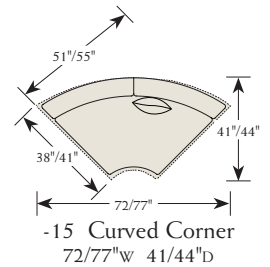

NEW -P Loose Knife Edge Bed Pillow

NEW -D Loose Knife Edge Dual Bed Pillow

4 SELECT WELTED OR WELTLESS

-W Welted

-X Weltless

5 SELECT YOUR CONFIGURATION

Classic Depth Dimensions: Overall Depth: 38 in. Overall Height: 36 in. Inside Depth: 21 in. Arm Height: 25 in. Seat Height: 19 in.
Luxury Depth Dimensions: Overall Depth: 41 in. Overall Height: 38 in. Inside Depth: 24 in. Arm Height: 25 in. Seat Height: 19 in.
 Width will vary on some items depending on arm choice.

-01 Chair
34-44"W

-03 Loveseat
61"W

-05 Sofa
86"W

-06 Sleeper Sofa
81-89"W

-09 Two Cushion Sofa
86"W

-10 Bench Seat Sofa
86"W

-11 Grand Sofa
100"W

-13 LAF Loveseat
55-56"W

-14 RAF Loveseat
55-56"W

-15 Curved Corner
72/77"W 41/44"D

-16 Armless Chair
25"W

-17 Corner Chair
38"W (Classic)
41"W (Luxury)

-18 Armless Loveseat
50"W

-20 Ottoman
30"W 24"D 18"H

-31 LAF Sofa
76-82"W

-32 RAF Sofa
76-82"W