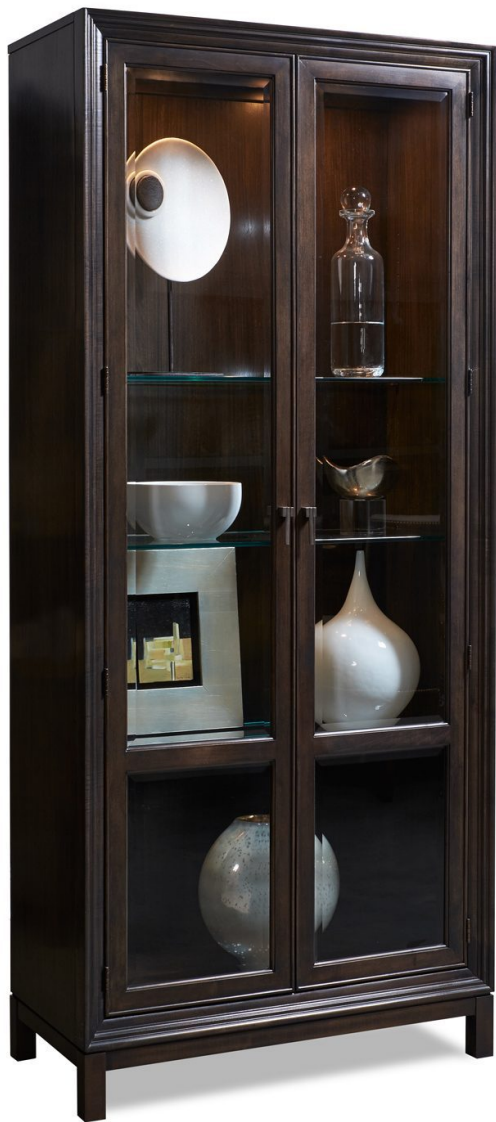

# HICKORY WHITE

**110NP\_1010**

**Jason Glass Door Cabinet**

**Two Pieces As Shown:**

**(1) 110NP-A2 Jason Glass Door Cabinet**

W37 D18 H80 in.

**NP= Nickel Pendant Hardware**

Finish As Shown: **-A2 Modern Elm**

**(1) 1010-A2 Single Parson's Base**

Base 18" Deep

Finish As Shown: **-A2 Modern Elm**