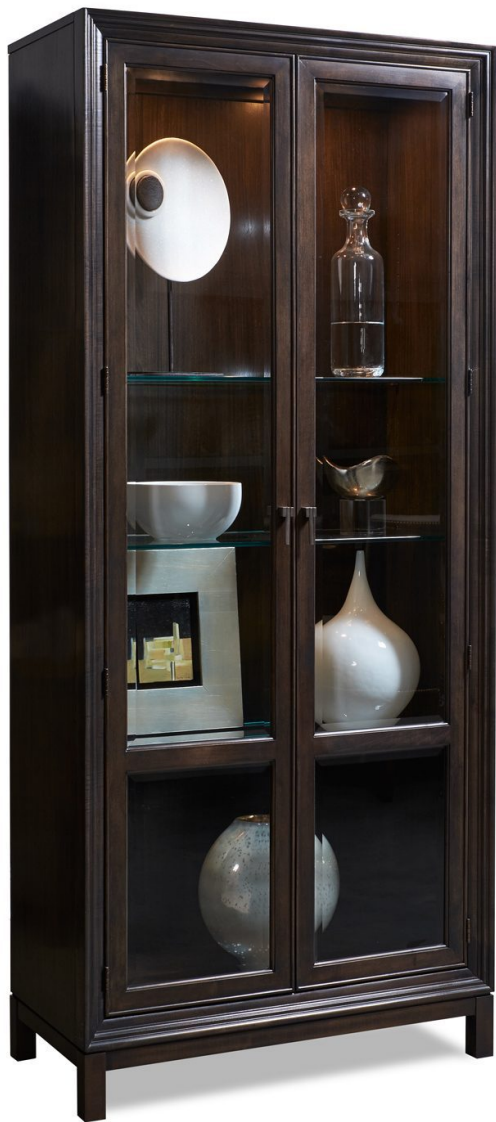

HICKORY WHITE

110NP_1010

Jason Glass Door Cabinet

Two Pieces As Shown:

(1) 110NP-A2 Jason Glass Door Cabinet

W37 D18 H80 in.

NP= Nickel Pendant Hardware

Finish As Shown: **-A2 Modern Elm**

(1) 1010-A2 Single Parson's Base

Base 18" Deep

Finish As Shown: **-A2 Modern Elm**