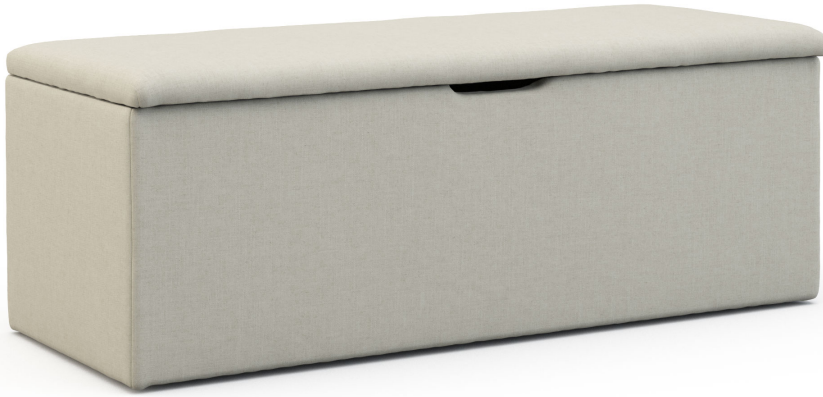

HICKORY WHITE

743-80

Hamilton Ottoman

Dimensions

W51 D18 H18 in.

As Shown

Fabric: 2426-05

Designed to fit with 743-12 Hamilton Cocktail Table