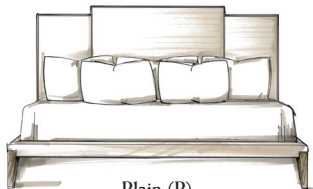

The **Gregor Platform Bed** provides a tri-panel headboard that can be upholstered with three plain panels or varied with optional quilted fabric panels. The platform style has exposed wood legs and an upholstered footboard and side rails designed to accommodate a platform bed mattress.

GREGOR PLATFORM BED

1 SELECT GREGOR BED OR HEADBOARD SIZE

815-13 Queen Bed
 815-12 Queen Headboard Only

815-23 King Bed
 815-22 King Headboard Only

2 SELECT UPHOLSTERING OPTION

Option A: All three panels have the same treatment

Option B: Only center panel has treatment

Option A

Option B

3 SELECT UPHOLSTERY TREATMENT

Plain (P), Channeled Quilted (C), Box Quilted (B), or Diamond Quilted (D)

Plain (P)
3 Panels Upholstered

Channel Quilted (C)
3 Panels Upholstered

Channel Quilted (C)
Center Panel Upholstered

Box Quilted (B)
3 Panels Upholstered

Box Quilted (B)
Center Panel Upholstered

Diamond Quilted (D)
3 Panels Upholstered

Diamond Quilted (D)
Center Panel Upholstered